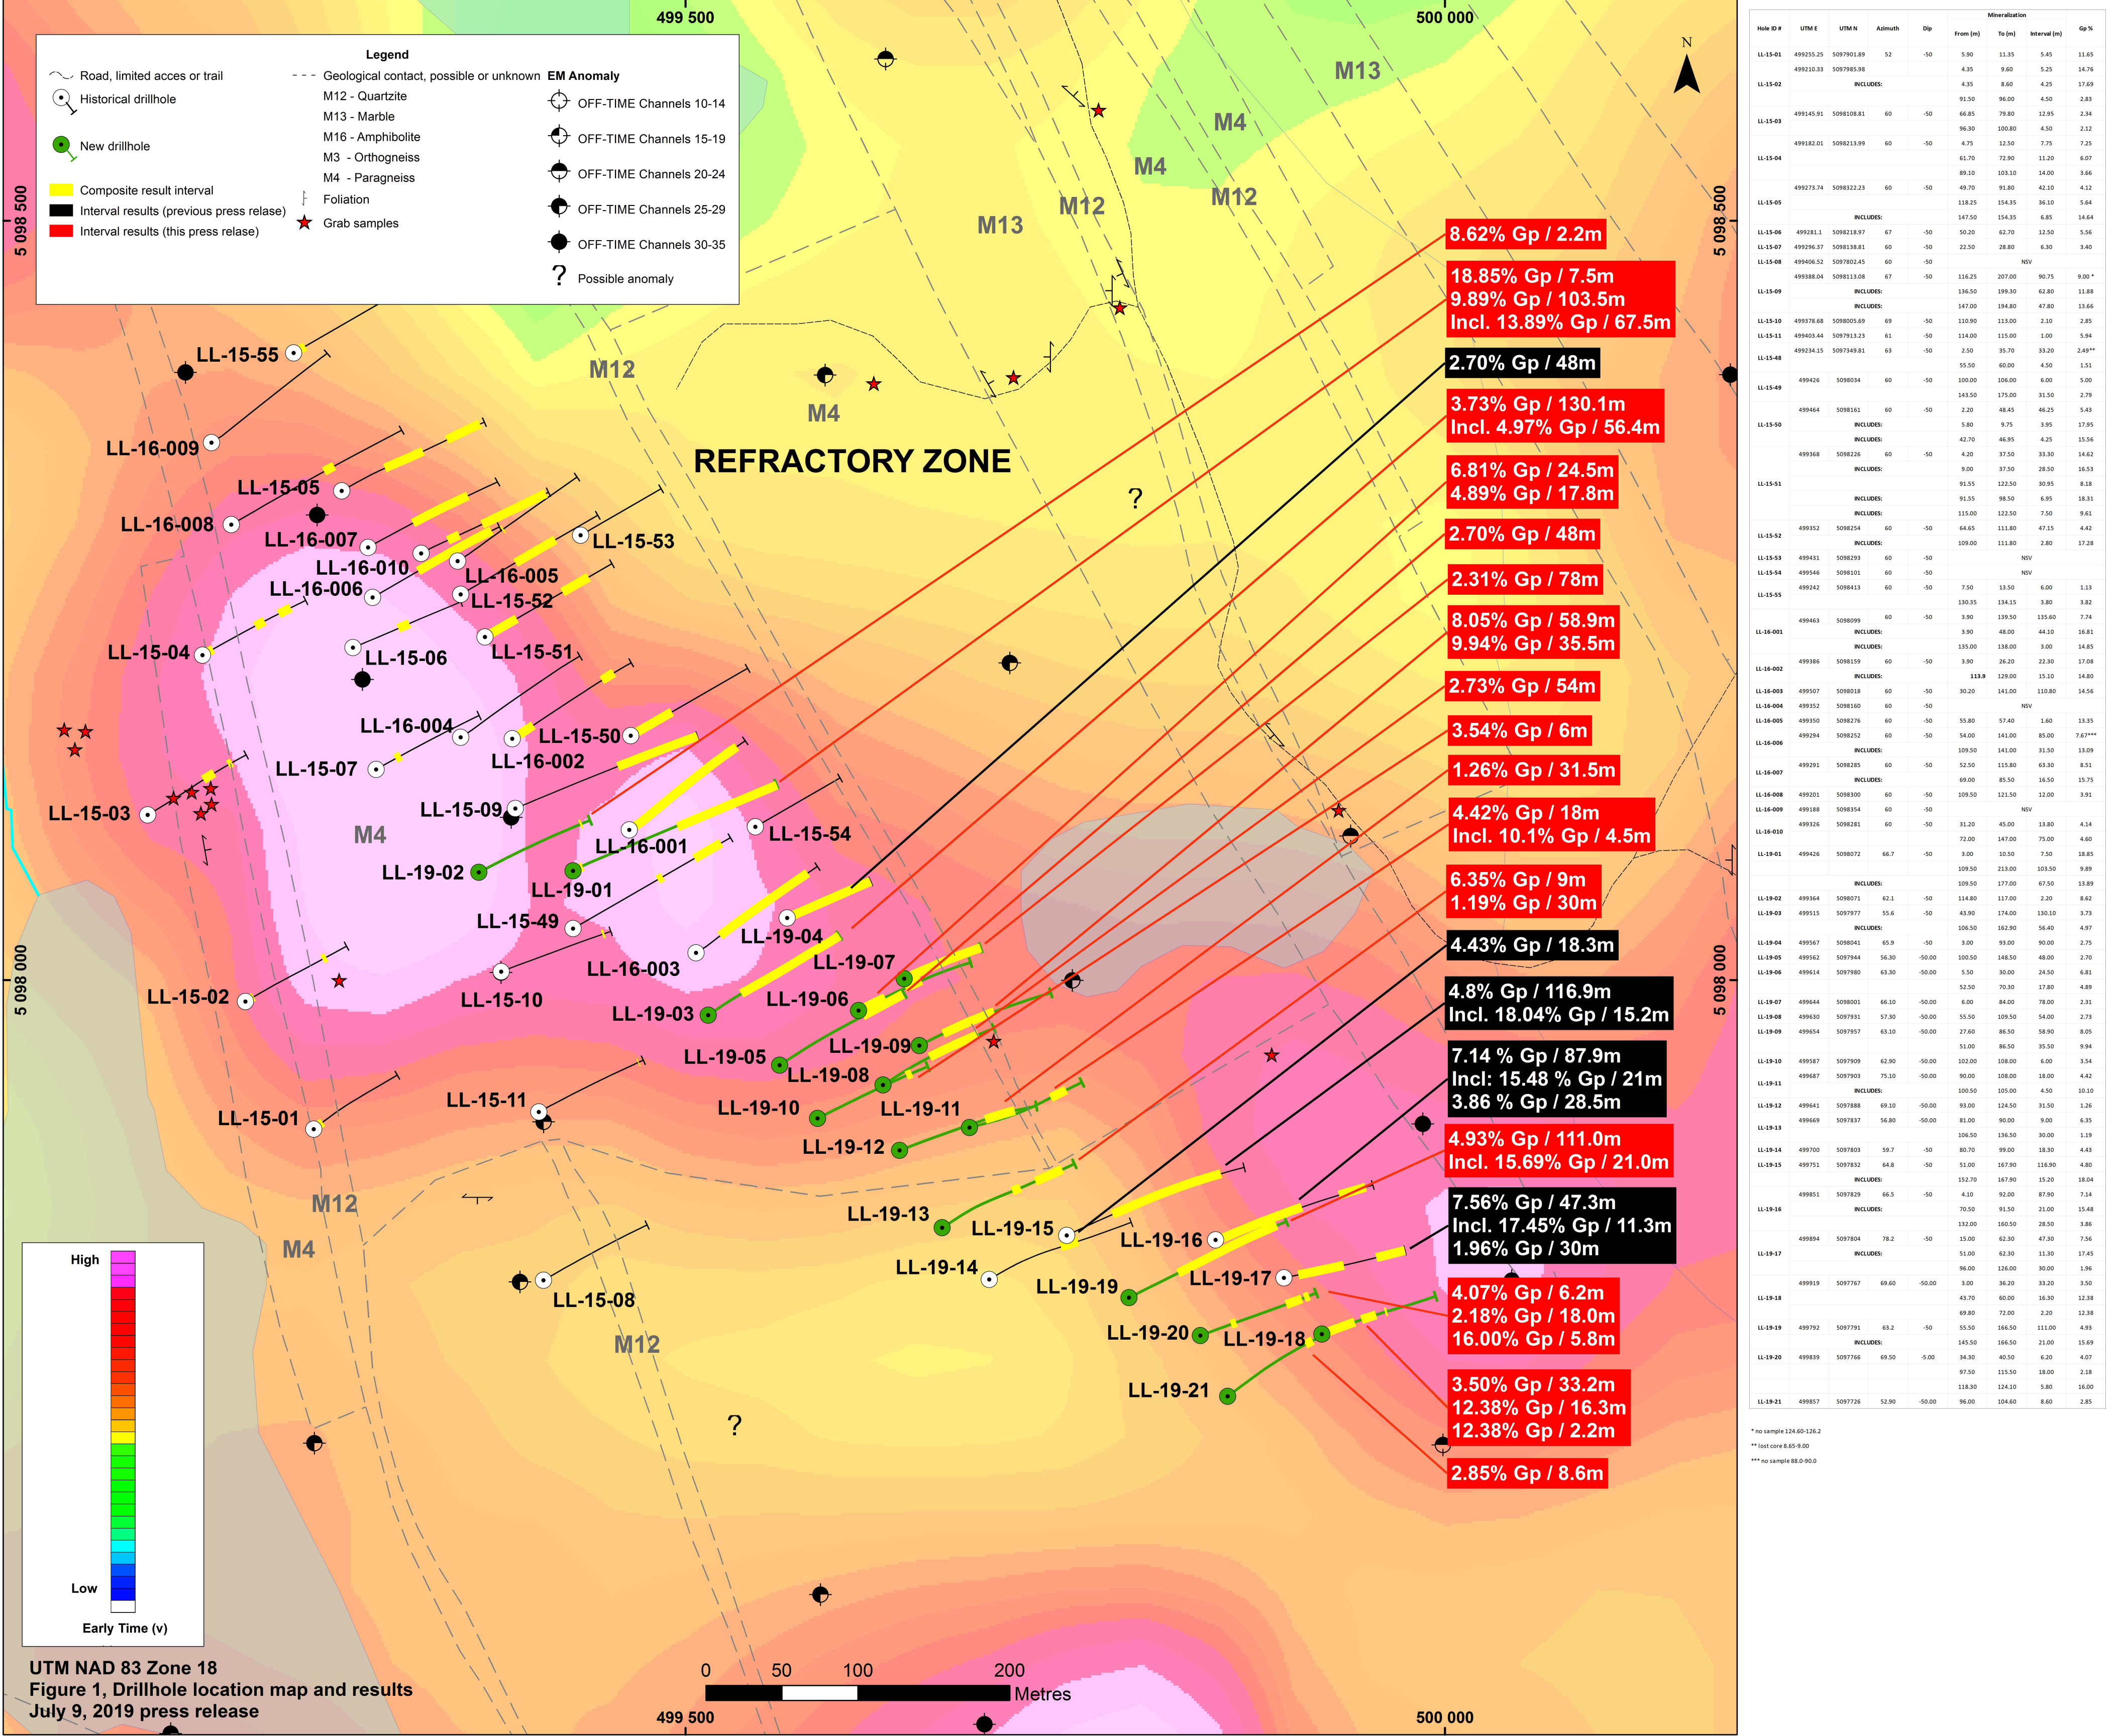

**Legend**

- Road, limited access or trail
- Historical drillhole
- New drillhole
- Composite result interval
- Interval results (previous press release)
- Interval results (this press release)
- Geological contact, possible or unknown
- M12 - Quartzite
- M13 - Marble
- M16 - Amphibolite
- M3 - Orthogneiss
- M4 - Paragneiss
- Foliation
- Grab samples
- EM Anomaly
- OFF-TIME Channels 10-14
- OFF-TIME Channels 15-19
- OFF-TIME Channels 20-24
- OFF-TIME Channels 25-29
- OFF-TIME Channels 30-35
- Possible anomaly

\* no sample 124.60-126.2  
 \*\* lost core 8.65-9.00  
 \*\*\* no sample 88.0-90.0

UTM NAD 83 Zone 18  
 Figure 1, Drillhole location map and results  
 July 9, 2019 press release