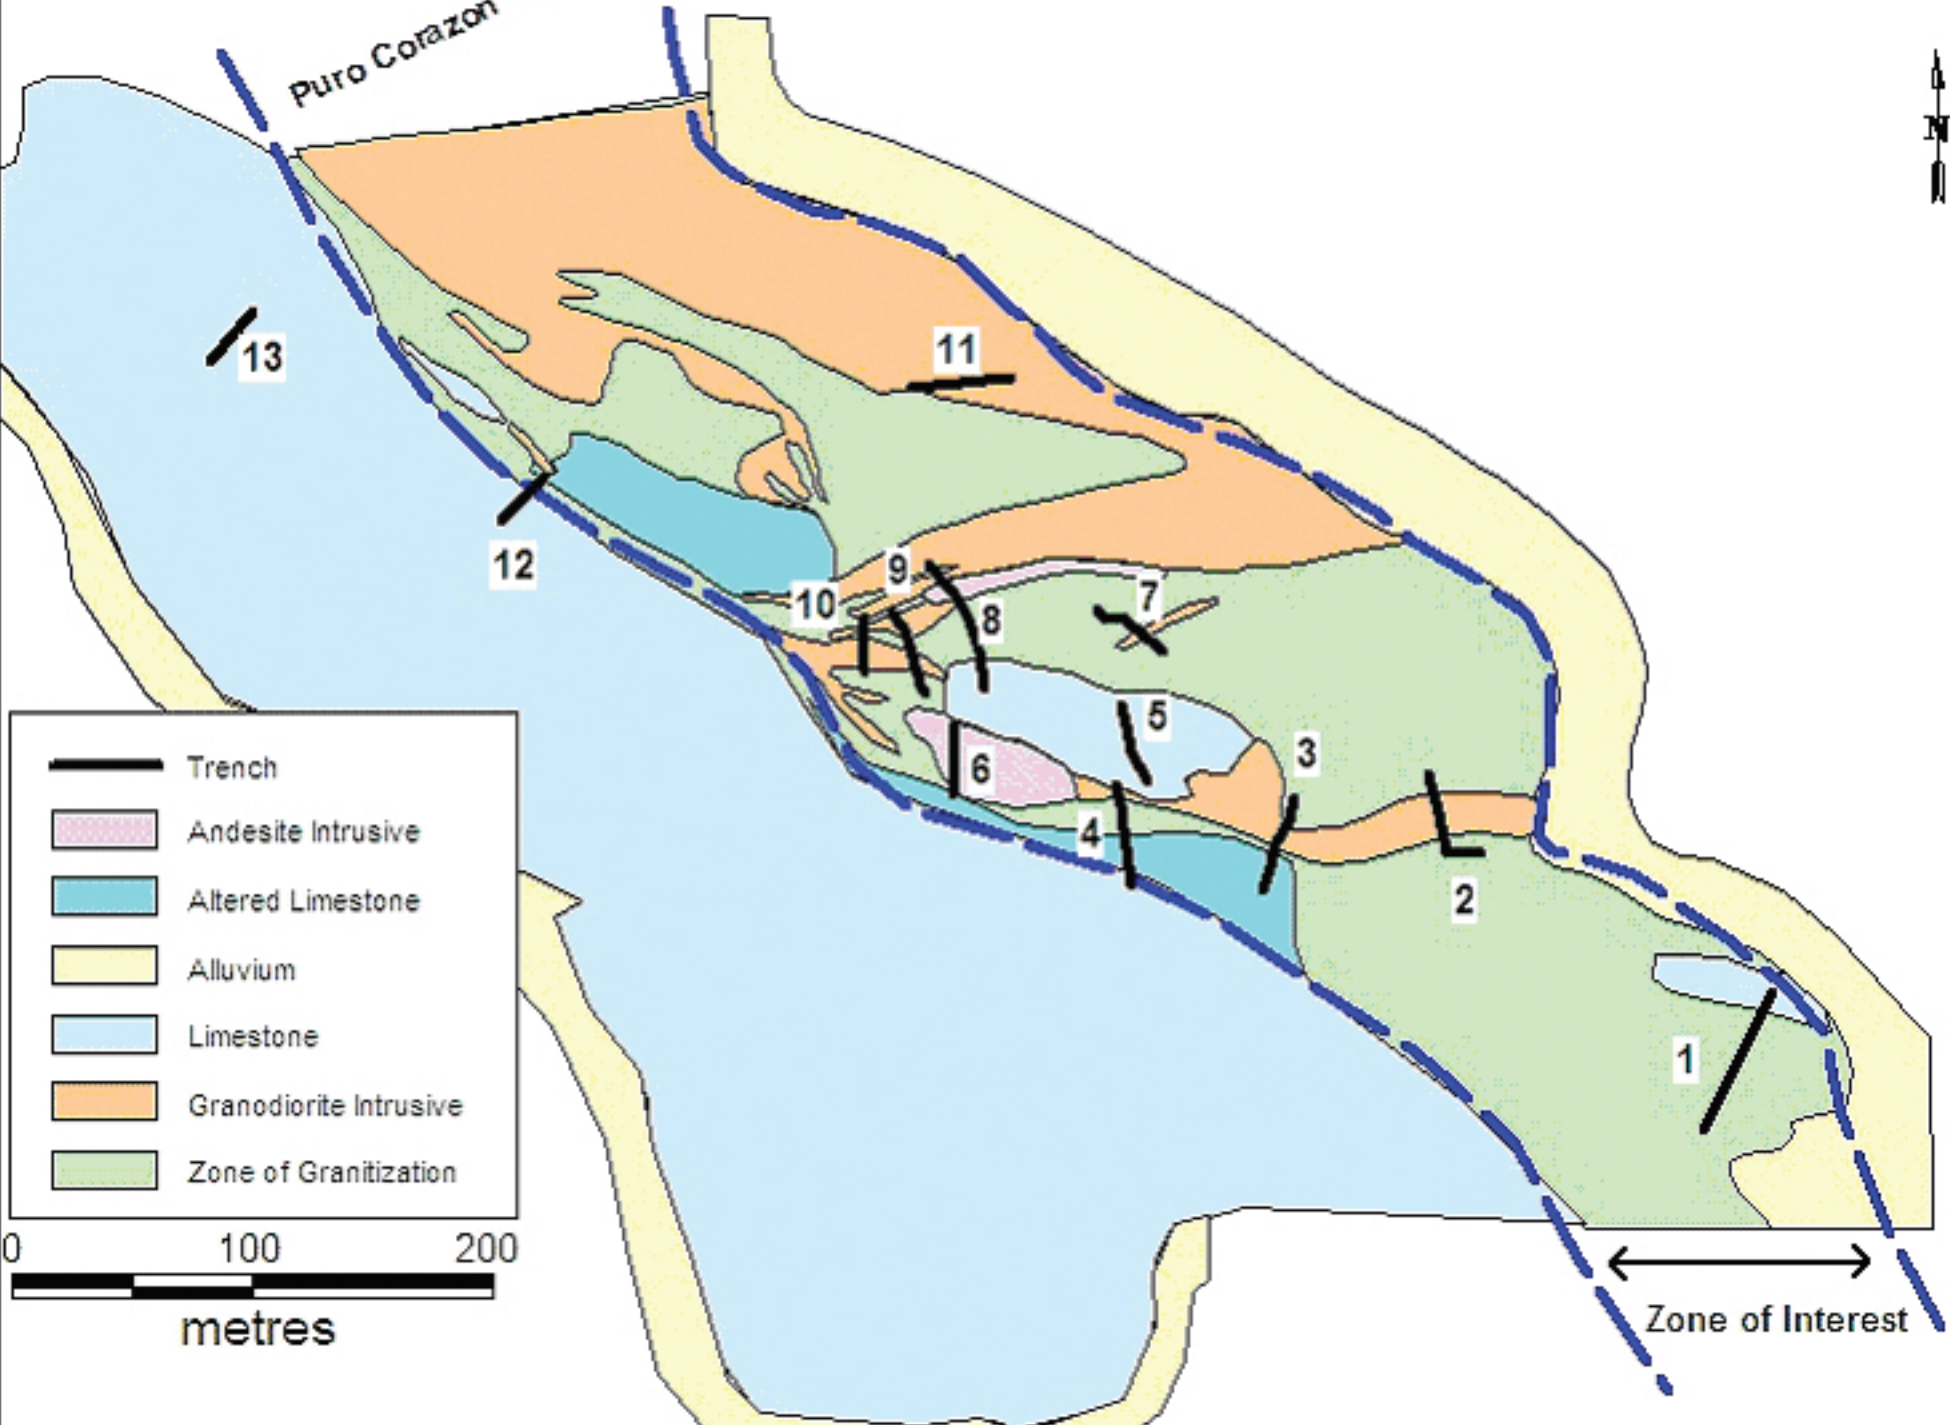

La Crucitas Discovery

Puro Corazon 800m

- Trench
- Andesite Intrusive
- Altered Limestone
- Alluvium
- Limestone
- Granodiorite Intrusive
- Zone of Granitization

0 100 200
metres

Zone of Interest